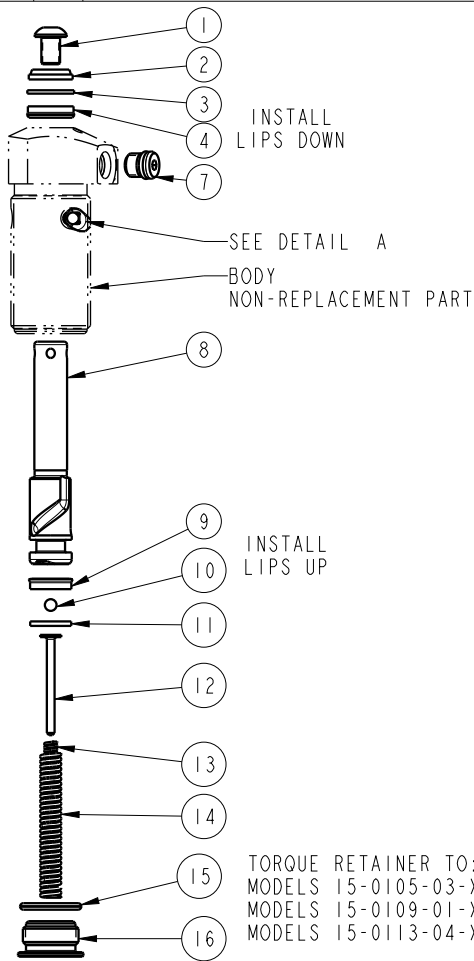

NO.	QTY.	DESCRIPTION	1			2		
			15-0105-03-X	15-0109-01-X	15-0113-04-X	STANDARD SEAL KIT	FLUOROCARBON SEAL KIT	SPRING KIT
1	1	BUTTON HEAD CAP SCREW	214110-01	21-4100-09	21-4100-39	NO	NO	NO
2	1	WIPER, ROD (FLUOROCARBON)	39-0530-04	39-0530-01	39-0530-00	YES	YES	NO
3	1	BACK-UP RING, ROD	39-F540-00	39-F540-01	39-F540-02	YES	YES	NO
4	1	SEAL, ROD (STANDARD)	39-0100-38	39-0100-20	39-0110-46	YES	NO	NO
	1	SEAL, ROD (FLUOROCARBON)	39-0520-14	39-V100-20	39-V110-46	NO	YES	NO
5	1	BALL, ALLOY	23-6000-14	23-6000-11	23-6000-02	YES	YES	NO
6	1	BALL SEAT ASSEMBLY	90-1999-88	90-1999-89	90-1999-90	YES	YES	NO
7	1	BREATHER	91-5900-01	92-0900-01	92-0900-01	NO	NO	NO
8	1	PLUNGER	81-5105-00	81-5109-01	81-5113-01	NO	NO	NO
9	1	SEAL, PLUNGER (STANDARD)	39-0100-36	39-0100-15	39-0110-27	YES	NO	NO
	1	SEAL, PLUNGER (FLUOROCARBON)	39-0520-10	39-0520-11	39-0520-12	NO	YES	NO
10	1	PIVOT BALL	23-6000-14	23-6000-11	23-6000-02	NO	NO	YES
11	1	PIVOT DISK	N/A	81-5909-01	81-5913-01	NO	NO	YES
12	1	SPRING GUIDE / PIVOT DISK	81-5905-01	N/A	N/A	NO	NO	NO
13	1	INNER SPRING	23-3100-08	23-3110-13	23-3130-09	NO	NO	YES
14	1	OUTER SPRING	23-3110-17	23-3130-08	23-3130-10	NO	NO	YES
15	1	O-RING, RETAINER (FLUOROCARBON)	39-V000-36	39-0510-31	39-V510-43	YES	YES	NO
16	1	RETAINER	81-4000-28	81-4000-29	81-4000-30	NO	NO	NO
N/A	N/A	SEAL KIT (STANDARD)	60-1501-33	60-1501-34	60-1501-35	INCLUDED IN KIT		
N/A	N/A	SEAL KIT (FLUOROCARBON)	6V-1501-33	6V-1501-34	6V-1501-35			
N/A	N/A	SPRING KIT	61-1503-05	61-1503-09	61-1503-13			

ASSEMBLIES AFFECTED
 15-0105-03-X
 15-0109-01-X
 15-0113-04-X

PARTS LIST, SC, TB, VC, SA

SIZE A
PL15126

REV D

D	5206	RELEASE	BDC	11/21/23
REV	IN ACCORDANCE WITH ECN	EFFECTIVE DATE	REVISED BY	DATE
DRW BY:	NPETERS	DRAWING STATUS: Released		
DATE:	5/17/21	PRODUCTION APPROVED FOR RELEASED STATUS ONLY		